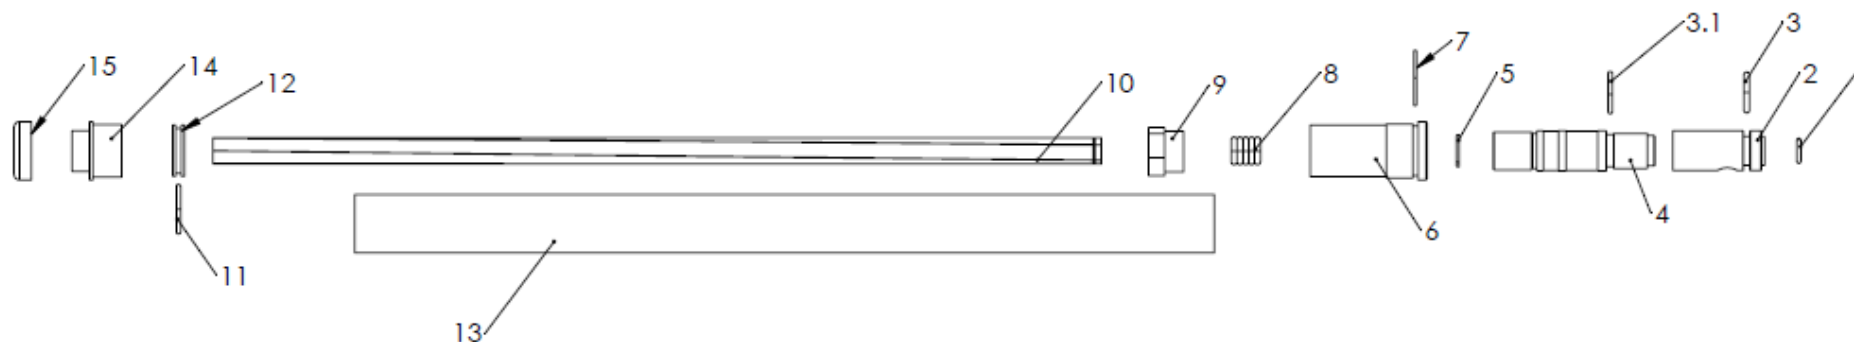

| Tube kit Superlight .177, 300mm, Art.No. 20246 | | | | Tube kit Superlight .22, 300mm, Art.No. 20247 | | | |
|--|--------------------------------|--------|-----|---|---|--------|-----|
| NO | DESCRIPTION | ART.NO | QTY | NO | DESCRIPTION | ART.NO | QTY |
| 1 | O-ring 4,3 x 1,5 NBR 70 | 2529 | 1 | 1 | O-ring 5,5 x 1,5 NBR 70 | 19726 | 1 |
| 2 | Barrel inlet .177 Impact/Crown | 19628 | 1 | 2 | Barrel inlet .22 Impact/Crown/Dreamline | 19629 | 1 |
| 3 | O-ring 10,0 x 2,0 NBR 70 | 19703 | 2 | 3 | O-ring 10,0 x 2,0 NBR 70 | 19703 | 2 |
| 4 | Barrel Attachment .177 | 19960 | 1 | 4 | Barrel attachment .22 | 19961 | 1 |
| 5 | O-ring 7,0 x 1,0 NBR 70 | 19837 | 1 | 5 | O-ring 8,0 x 1,0 NBR 70 | 19117 | 1 |
| 6 | Start Dreamline | 20049 | 1 | 6 | Start Dreamline | 20049 | 1 |
| 7 | O-ring 14,0 x 1,0 NBR 70 | 16054 | 1 | 7 | O-ring 14,0 x 1,0 NBR 70 | 16054 | 1 |
| 8 | O-ring 6,02 x 2,62 NBR 70 | 19958 | 5 | 8 | O-ring 5,23 x 2,62 NBR 70 | 19952 | 5 |
| 9 | Liner nut 7mm | 20167 | 1 | 9 | Liner nut 8mm | 20168 | 1 |
| 10 | Superior Liner 4,5mm 300mm | 20362 | 1 | 10 | Liner 5,5 300mm Superior | 20243 | 1 |
| 11 | O-ring 14,0 x 1,5 NBR 70 | 19718 | 1 | 11 | O-ring 14,0 x 1,5 NBR 70 | 19718 | 1 |
| 12 | Pipe bushing 7mm yd 17,6 | 20191 | 1 | 12 | Barrel bushing 8mm yd 17,6 | 20192 | 1 |
| 13 | Shroud 20x295 | 20371 | 1 | 13 | Shroud 20x295 | 20371 | 1 |
| 14 | Muzzle Dreamline .177.22 | 20357 | 1 | 14 | Muzzle Dreamline .177.22 | 20357 | 1 |
| 15 | Muzzle-thread cover | 19821 | 1 | 15 | Muzzle-thread cover | 19821 | 1 |