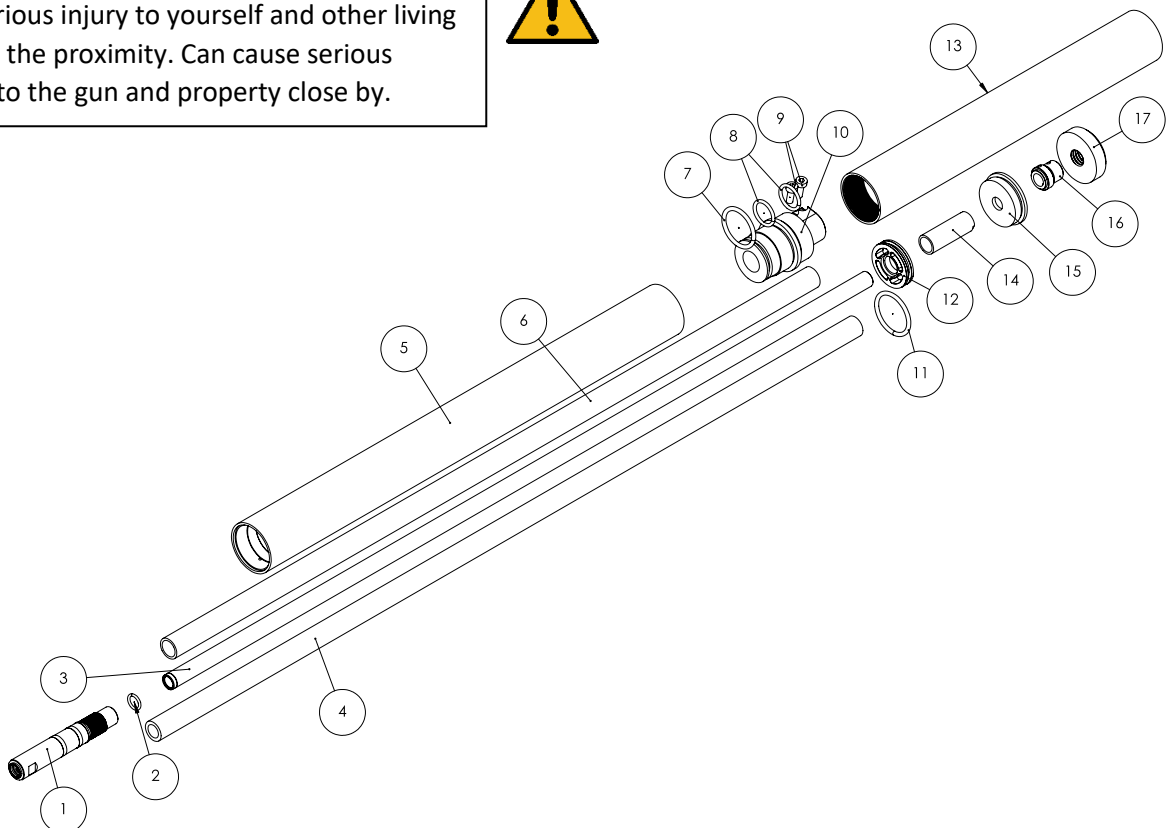

Model	Other model names	Date	Revision	Revision date
FX Panthera		2023-03-17	EN.23.01	

Barrel system runs thru a pressurized tube, faulty dismantling or faulty re-assembly Can cause serious injury to yourself and other living beings in the proximity. Can cause serious damage to the gun and property close by.