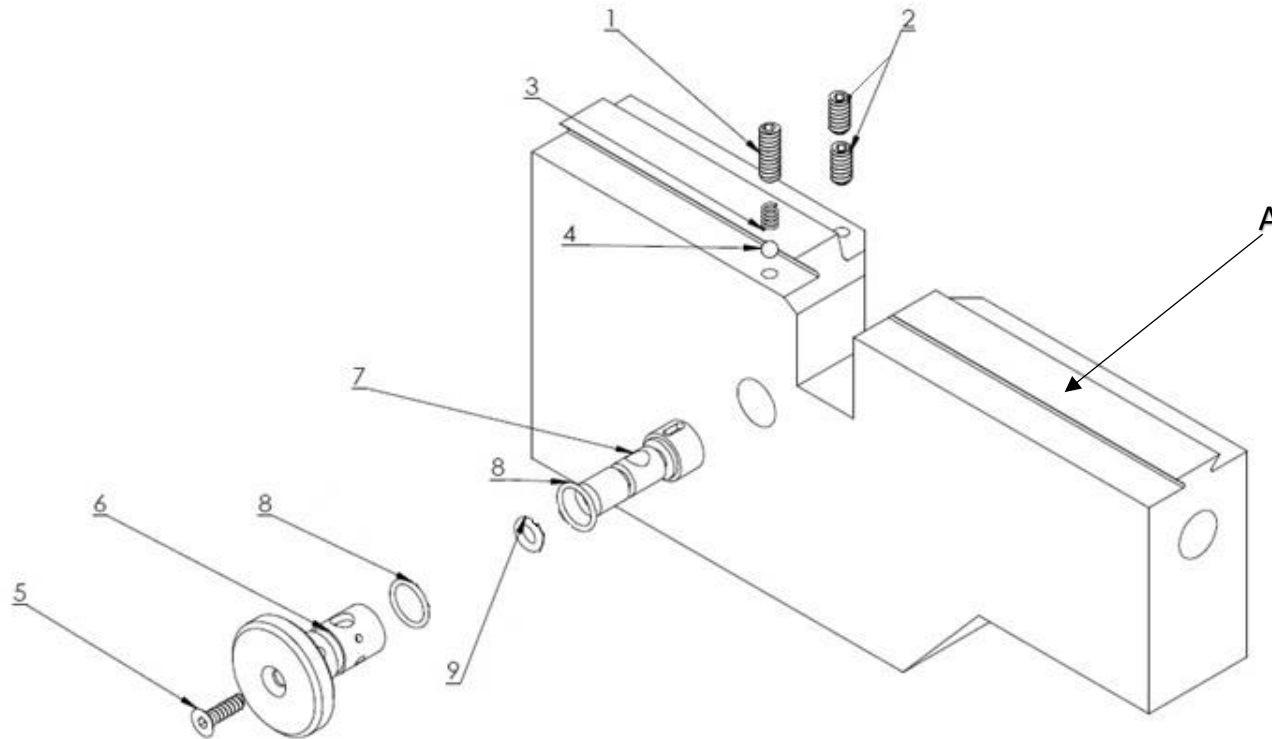

Model	Other model names	Date	Revision	Revision date
Royale Power Adjuster		2019-12-16	-	-

NO	ART. NO	DESCRIPTION	NO	ART. NO	DESCRIPTION
1	2502	Grub Screw M4x12	6	16083	Power Wheel
2	12033	Conical Grub Screw M4x8	7	16082	Inner axel 4,5mm for power wheel
3	11501	Spring 0,5x2,5x6,1	8	19117	O-ring 8x1 NBR 70
4	4066	Steel ball 3.0	9	19109	O-ring 4x1,5 NBR 70
5	2508	Screw M3x10	A	19003	Main Block (Royale)